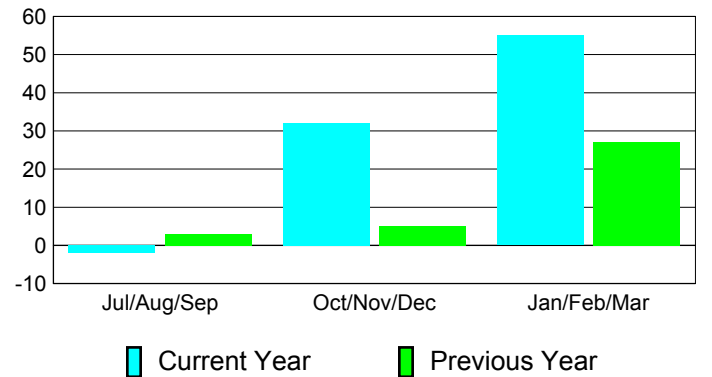

Gender Comparison 2010-2011

Jul/Aug/Sep

Oct/Nov/Dec

Jan/Feb/Mar

Male

Female