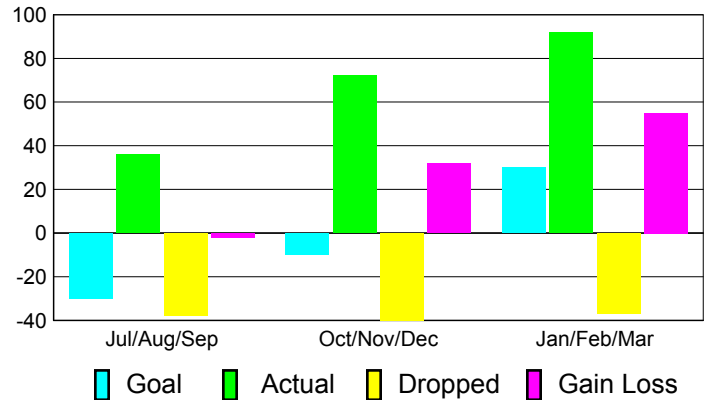

### YTD Status Quo Clubs 2010-2011

Status Quo Clubs Compared to Status Quo Members

## MEMBERSHIP

**Membership Results  
2010-2011**

**Membership  
2009-2010**

Month	Net Memb Goal	Actual New Memb	Actual Dropped Memb	Gain/Loss of Memb	Gain/Loss of Memb
Jul/Aug/Sep	-30	36	-38	-2	3
Oct/Nov/Dec	-10	72	-40	32	5
Jan/Feb/Mar	30	92	-37	55	27
<b>Totals</b>	<b>-10</b>	<b>200</b>	<b>-115</b>	<b>85</b>	<b>35</b>

### Membership Results 2010-2011

Goal, New, Dropped, Gain/Loss

### Comparison of Membership Gain/Loss

Current Year Compared to the Previous Year