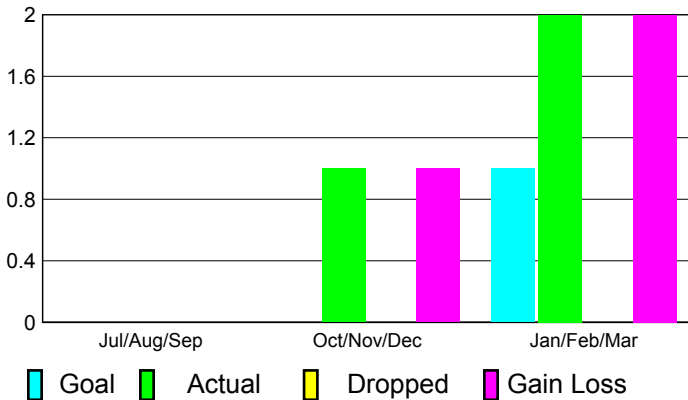

## CLUBS

**Club Results  
2010-2011**

**Clubs  
2009-2010**

Month	New Club Goal	Actual New Clubs	Actual Dropped Clubs	Gain/Loss of Clubs	Gain/Loss of Clubs
Jul/Aug/Sep	0	0	0	0	0
Oct/Nov/Dec	0	1	0	1	0
Jan/Feb/Mar	1	2	0	2	1
<b>Totals</b>	<b>1</b>	<b>3</b>	<b>0</b>	<b>3</b>	<b>1</b>

### Club Results 2010-2011

Goal, New, Dropped, Gain/Loss